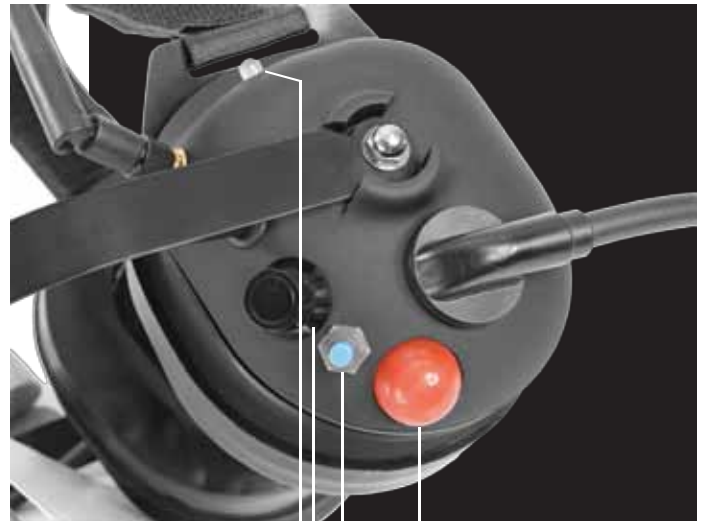

ControlLink^{Plus}
wireless

The Ultimate *True-Fidelity* Wireless Solution for Most Intercom Systems

 Made in USA

Features:

Headset

- Up to 800 ft. Range (Line of sight) with 100% True Voice Fidelity
- 24/7 operational capability
- Extra-large polyurethane foam ear seal for added comfort and lightweight
- Hard mount speaker for maximum comfort
- Rugged, water-resistant design
- 20+ hours of continuous operation with 3-hour quick charge capability.

Transceiver Base

- Compact, low-profile design
- Compatible to most intercom systems
- Solid, two-hole mount
- 7 ~ 24VDC Power Input

Operation Indicator Light

Volume Control

Power Pairing Switch

Radio PTT Switch